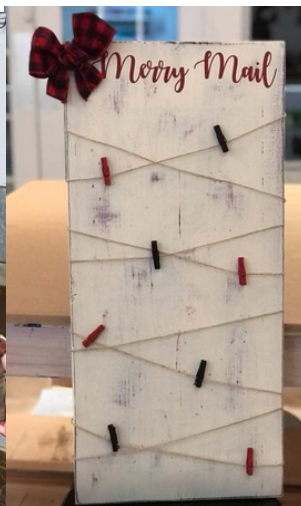

Winter Choices 2019

Christmas Trees Measure 44.5 x 24 \$85

CHOOSE 1. We wish you a merry christmas 2. Laurel W/ Initial Family Name 3. Oh Holy Night 4. Bunch of A holes

Porch Signs

12 x 48 \$60 Merry Christmas, Noel, Welcome truck Santa Stop Here, Snowman Merry with truck also 6 ft at \$75

2 Plank \$55

choose Countdown or Merry Mail or Merry Christmas

Mini Joy Shutter

8 x 24 \$55
Include family name
Est. Date or Merry Christmas Greetings

Large Sleds \$85

measure 33 tall x 18 Wide \$85
Choose Have yourself a Merry Christmas, May Your Days be Merry and Bright or the Christmas Tree Designs

Stocking Holders \$60

How adorable choose one of the signs and how many holders on your order

Christmas 18" rounds or Lazy Susan or Tray \$60

Single Planks \$45 or Centerpiece Boxes Small Box 6 x 18 \$50 Large Box 6 x 32 \$60

12 x 24 framed signs \$60

Trio of Trees \$60

measures 11 " 13" and 18"
choose from our designs
to create your trio

Reversible Projects \$65

return to do the other
side for \$35 choose
Santa scarecrow
snowman soldier